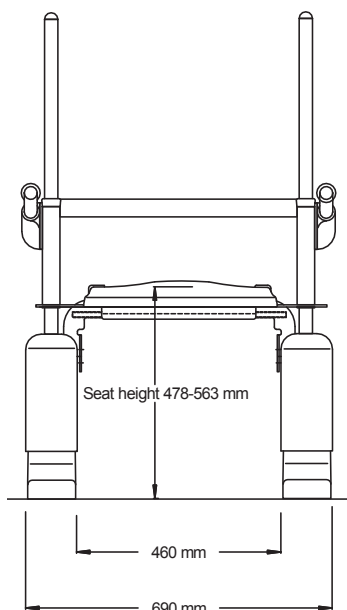

Aerolet Vertical Palma Vita compatible

- Safe working load:  Overall dimensions: 710mm wide x 710mm deep x 1600mm high

Closomat Aerolet Toilet Lifts

Using appropriate mobility, moving and handling aids when going to the toilet reduces risk of falls and injuries, restores some or all of the user's control over their limitation, enhances their dignity and independence, and reduces risk to and reliance on carers.

The **Closomat Aerolet Toilet Lifts** are fixed over the toilet and replicate the natural motion of standing up and sitting down. They gently raise and lower the user to position them accurately over the toilet as required whilst enabling their feet to remain in contact with the floor and maintaining the centre of gravity above the feet for balance.

Features:

- Closomat Palma Vita compatible
- Controls can be fitted in either the left or right support arm
- After toileting, the lift can be raised by degrees to ease access for cleansing
- Safe working load: Aerolet 150Kg/24St
- Seat seal on underside of Aerolet ensures optimum drying
- Aerolet fixes to Closomat Palma Vita
- Aerolet depresses seat-pins on Closomat Palma Vita providing normal use
- Can be converted for use with a conventional toilet via a bespoke bracket at an additional cost
- Conventional WC compatible available in standard and small versions, depending on available space either side of the toilet