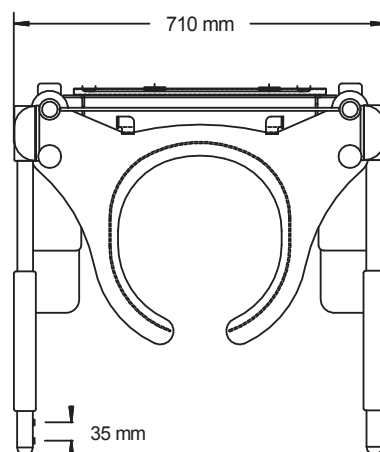

Aerolet Vertical Palma Vita compatible

- Safe working load:  Overall dimensions: 710mm wide x 710mm deep x 1600mm high

Closomat Aerolet Toilet Lifts

Using appropriate mobility, moving and handling aids when going to the toilet reduces risk of falls and injuries, restores some or all of the user's control over their limitation, enhances their dignity and independence, and reduces risk to and reliance on carers.

Features:

- Closomat Palma Vita compatible
- Controls can be fitted in either the left or right support arm
- After toileting, the lift can be raised by degrees to ease access for cleansing
- Safe working load: Aerolet 150Kg/24St
- Seat seal on underside of Aerolet ensures optimum drying
- Aerolet fixes to Closomat Palma Vita
- Aerolet depresses seat-pins on Closomat Palma Vita providing normal use
- Can be converted for use with a conventional toilet via a bespoke bracket at an additional cost
- Conventional WC compatible available in standard and small versions, depending on available space either side of the toilet