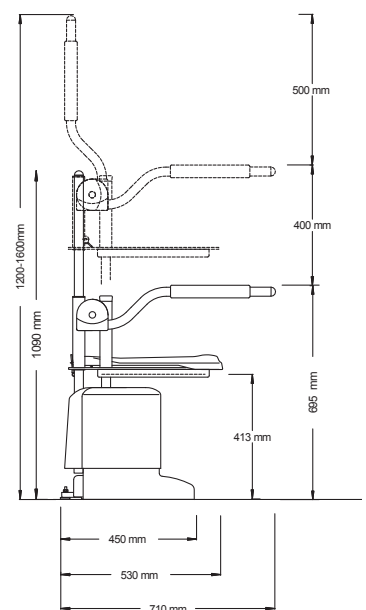

Aerolet Vertical Palma Vita compatible

- Safe working load:  Overall dimensions: 710mm wide x 710mm deep x 1600mm high

Closomat Aerolet Toilet Lifts

Using appropriate mobility, moving and handling aids when going to the toilet reduces risk of falls and injuries, restores some or all of the user's control over their limitation, enhances their dignity and independence, and reduces risk to and reliance on carers.

The **Closomat Aerolet Toilet Lifts** are fixed over the toilet and replicate the natural motion of standing up and sitting down. They gently raise and lower the user to position them accurately over the toilet as required whilst enabling their feet to remain in contact with the floor and maintaining the centre of gravity above the feet for balance.

Features:

- Closomat Palma Vita compatible
- Controls can be fitted in either the left or right support arm
- After toileting, the lift can be raised by degrees to ease access for cleansing
- Safe working load: Aerolet 150Kg/24St
- Seat seal on underside of Aerolet ensures optimum drying
- Aerolet fixes to Closomat Palma Vita
- Aerolet depresses seat-pins on Closomat Palma Vita providing normal use
- Can be converted for use with a conventional toilet via a bespoke bracket at an additional cost
- Conventional WC compatible available in standard and small versions, depending on available space either side of the toilet