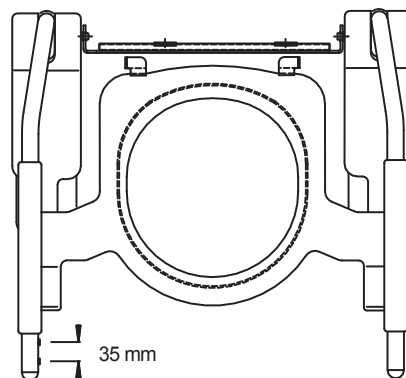

Aerolet Tilt Palma Vita compatible

- Safe working load:  Overall dimensions: 730mm wide x 680mm deep x 1025mm high

Closomat Aerolet Toilet Lifts

Using appropriate mobility, moving and handling aids when going to the toilet reduces risk of falls and injuries, restores some or all of the user's control over their limitation, enhances their dignity and independence, and reduces risk to and reliance on carers.

The **Closomat Aerolet Toilet Lifts** are fixed over the toilet and replicate the natural motion of standing up and sitting down. They gently raise and lower the user to position them accurately over the toilet as required whilst enabling their feet to remain in contact with the floor and maintaining the centre of gravity above the feet for balance.

Features:

- Closomat Palma Vita compatible
- Controls can be fitted in either the left or right support arm
- After toileting, the lift can be raised by degrees to ease access for cleansing
- Safe working load: Aerolet 150Kg/24St, Bariatric Aerolet increased to 250Kg/39St
- Seat seal on underside of Aerolet ensures optimum drying
- Aerolet fixes to Closomat Palma Vita
- Aerolet depresses seat-pins on Closomat Palma Vita providing normal use
- Can be converted for use with a conventional toilet via a bespoke bracket at an additional cost
- Conventional WC compatible available in standard and small versions, depending on available space either side of the toilet