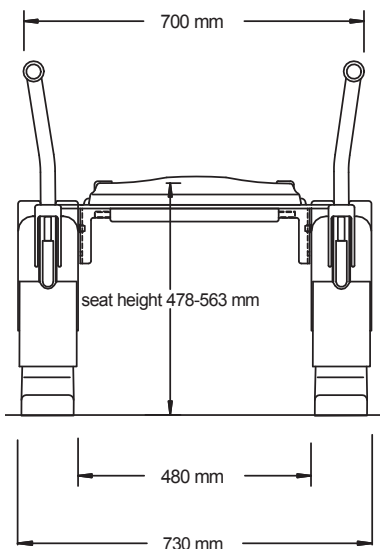

Aerolet Tilt Palma Vita compatible

- Safe working load:  Overall dimensions: 730mm wide x 680mm deep x 1025mm high

Closomat Aerolet Toilet Lifts

Using appropriate mobility, moving and handling aids when going to the toilet reduces risk of falls and injuries, restores some or all of the user's control over their limitation, enhances their dignity and independence, and reduces risk to and reliance on carers.

Features:

- Closomat Palma Vita compatible
- Controls can be fitted in either the left or right support arm
- After toileting, the lift can be raised by degrees to ease access for cleansing
- Safe working load: Aerolet 150Kg/24St, Bariatric Aerolet increased to 250Kg/39St
- Seat seal on underside of Aerolet ensures optimum drying
- Aerolet fixes to Closomat Palma Vita
- Aerolet depresses seat-pins on Closomat Palma Vita providing normal use
- Can be converted for use with a conventional toilet via a bespoke bracket at an additional cost
- Conventional WC compatible available in standard and small versions, depending on available space either side of the toilet