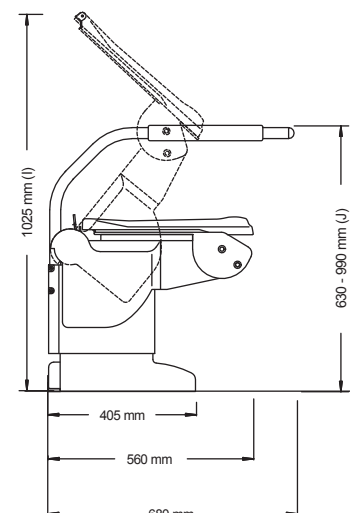

Aerolet Tilt Palma Vita compatible

- Safe working load:  Overall dimensions: 730mm wide x 680mm deep x 1025mm high

Closomat Aerolet Toilet Lifts

Using appropriate mobility, moving and handling aids when going to the toilet reduces risk of falls and injuries, restores some or all of the user's control over their limitation, enhances their dignity and independence, and reduces risk to and reliance on carers.

The **Closomat Aerolet Toilet Lifts** are fixed over the toilet and replicate the natural motion of standing up and sitting down. They gently raise and lower the user to position them accurately over the toilet as required whilst enabling their feet to remain in contact with the floor and maintaining the centre of gravity above the feet for balance.

Features:

- Closomat Palma Vita compatible
- Controls can be fitted in either the left or right support arm
- After toileting, the lift can be raised by degrees to ease access for cleansing
- Safe working load: Aerolet 150Kg/24St, Bariatric Aerolet increased to 250Kg/39St
- Seat seal on underside of Aerolet ensures optimum drying
- Aerolet fixes to Closomat Palma Vita
- Aerolet depresses seat-pins on Closomat Palma Vita providing normal use
- Can be converted for use with a conventional toilet via a bespoke bracket at an additional cost
- Conventional WC compatible available in standard and small versions, depending on available space either side of the toilet